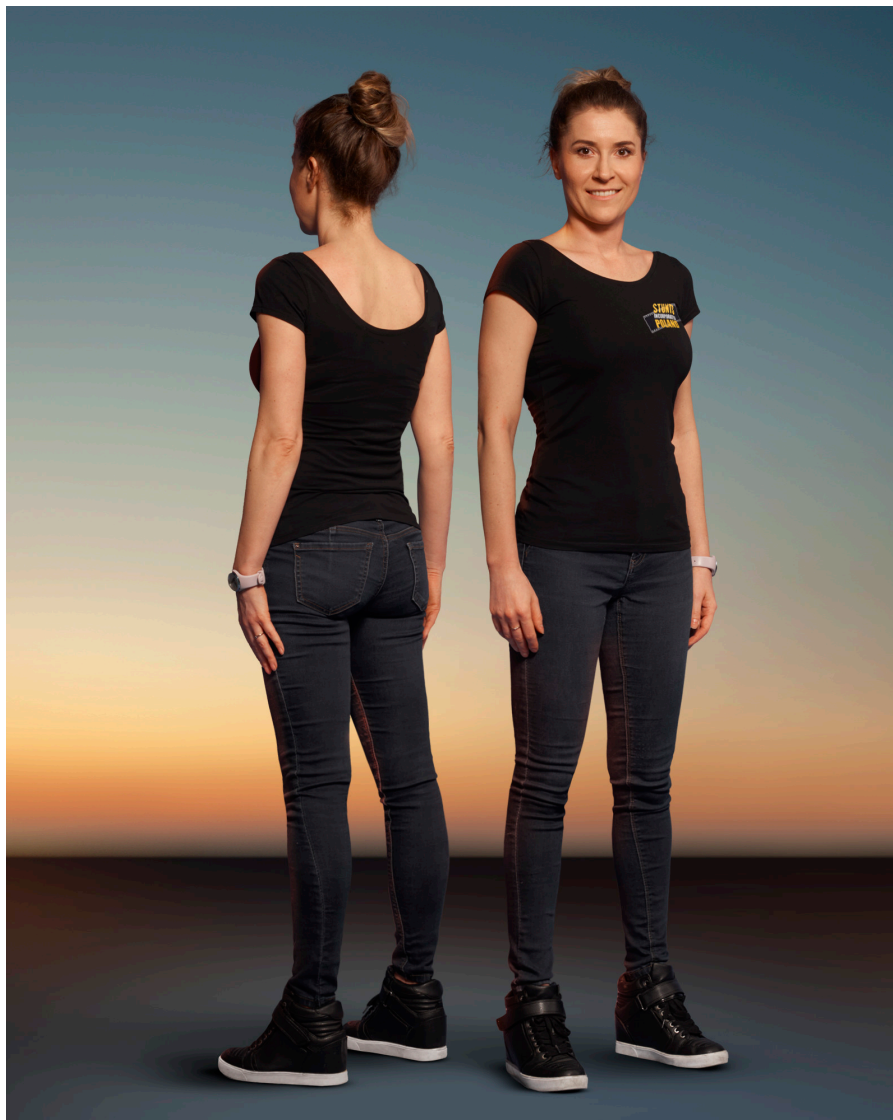

AGNIESZKA PAWŁOWSKA

AGNIESZKA PAWŁOWSKA

Stunt Performer

MEASUREMENTS

WEIGHT	HEIGHT	AGE	HEAD	JACKET	CHEST
57kg	1.67m	39	56cm	M	92cm
NECK	SLEEVE	WAIST	HIPS	INSEAM	SHOE
33cm	54cm	73cm	90cm	92cm	37EU

CONTACT

+48 501 276 111
stunt@stunt.pl